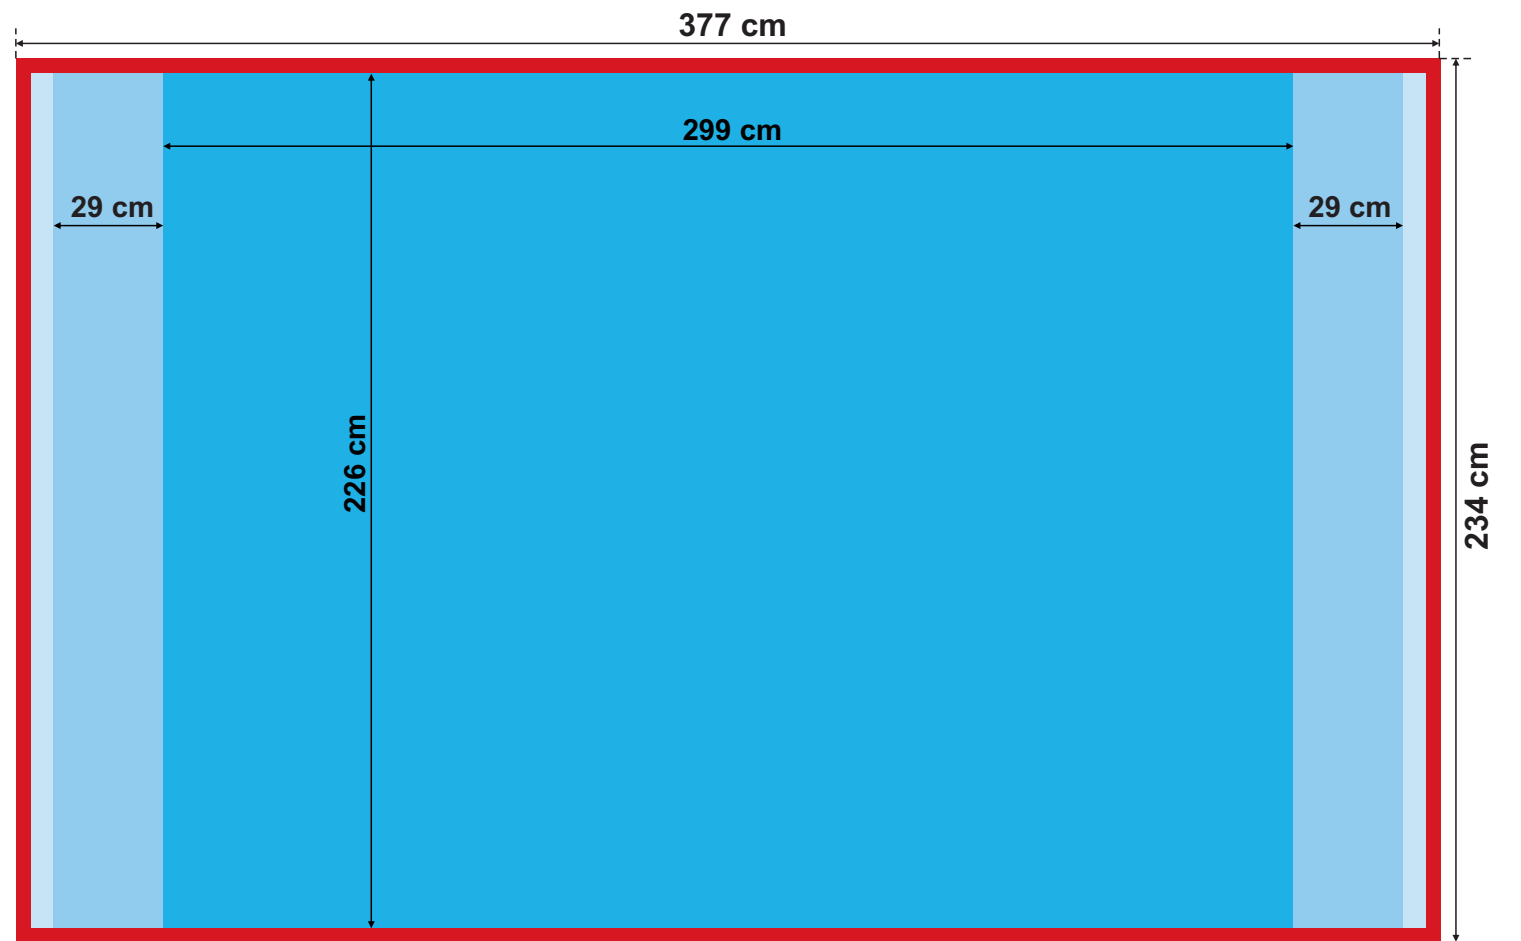

# POP-UP 230x230

# POP-UP 230x300

The templates contain overlapping.

What do the particular colours mean:

-  main printing area of the POP-UP
-  sides of the POP-UP
-  back of the POP-UP
-  overlapping

# POP-UP 300x300