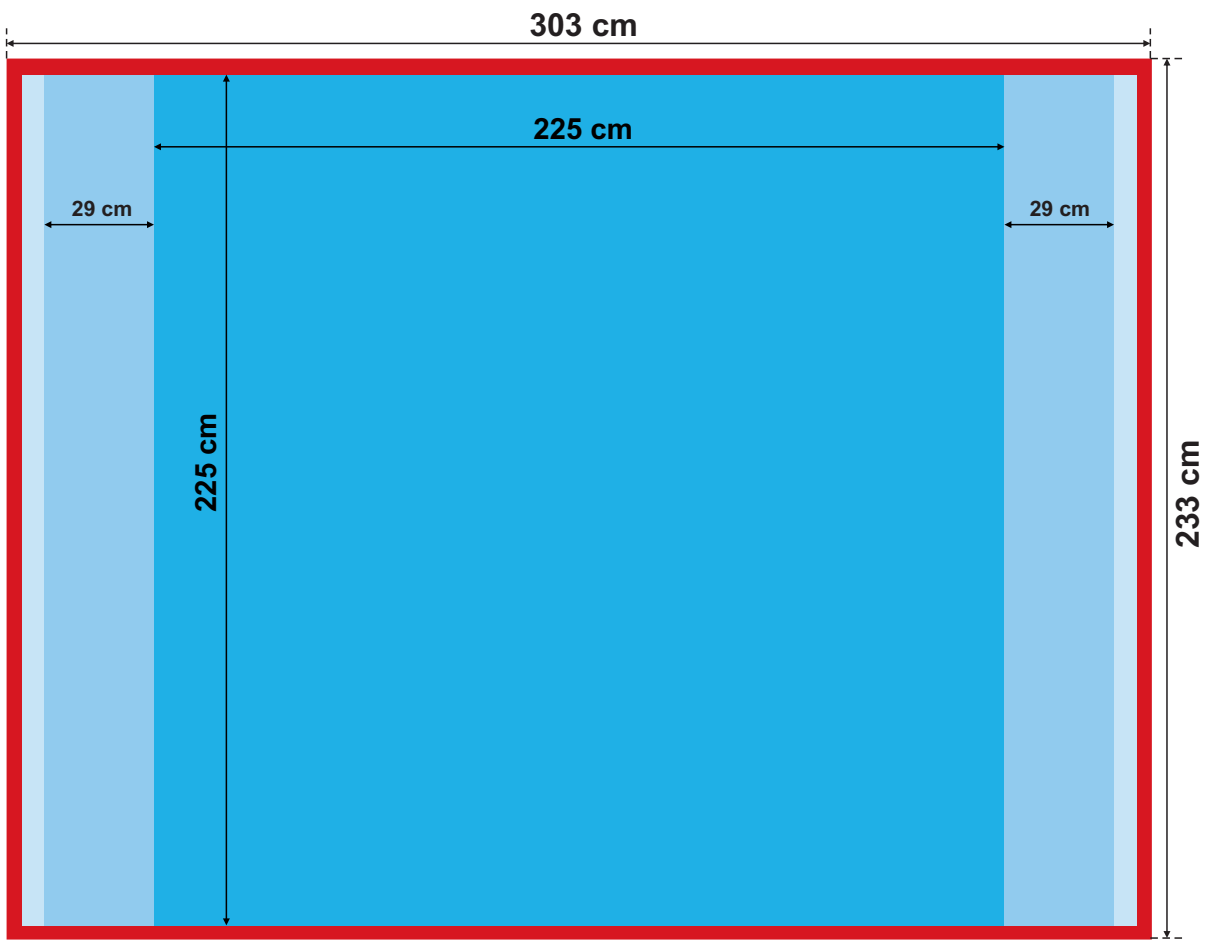

# POP-UP 230x230

# POP-UP 230x300

The templates contain overlapping.

What do the particular colours mean:

-  main printing area of the POP-UP
-  sides of the POP-UP
-  back of the POP-UP
-  overlapping

# POP-UP 300x300